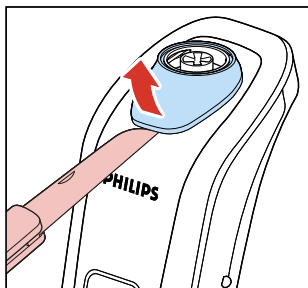

DISASSEMBLY- AND RE-ASSEMBLY ADVICE

- Remove shaving unit to prevent damaging during repairing
- Remove pivot cap (pos 3) with a little knife
- Remove screws **A**