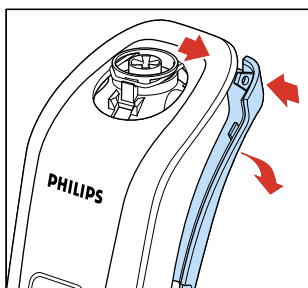

- Remove shaving unit to prevent damaging during repairing
- Remove pivot cap (pos 3) with a little knife
- Remove screws **A**

- Remove cover (pos 12)

Start on trimmerside

push left on the housing and right on the cover and make a small opening

now push right on the housing and left on the cover so you can remove the cover.

- Remove side grip's
- Remove housing shell (pos 4) start on trimmer side
- Remove deco plate assy (pos 7) snaplock on the side
- Remove screws **B**
- Remove pivot base (pos 8)
- Remove trimmer