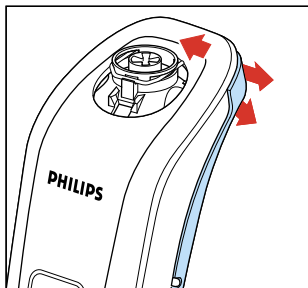

TECHNICAL INFORMATION

- Voltage : 100 - 240 V / 50 - 60 Hz
- Shaving unit : RQ10 (4222 036 15000)
- Charging time : 1 hour
- Shaving time : up to 21 day's
- SAP coding : RQ1051

DISASSEMBLY- AND RE-ASSEMBLY ADVICE

- Remove shaving unit to prevent damaging during repairing
- Remove pivot cap (pos 3) with a little knife
- Remove screws **A**

- Remove cover (pos 12)

Start on trimmerside

push left on the housing and right on the cover and make a small opening