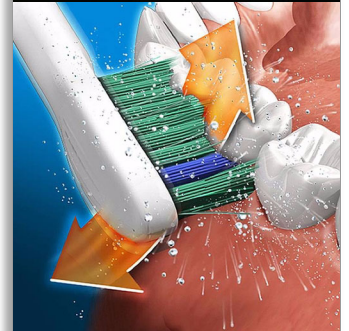

Philips Sonicare FlexCare+
Rechargeable sonic
toothbrush

- 5 modes
- 2 brush heads
- 1 hard travel case

FlexCare+

HX6972/10

Complete Gum Care

Toothbrush for gentle cleaning of teeth and gums

Combining patented sonic technology and 5 brushing modes, Philips Sonicare FlexCare+ electric toothbrush HX6972/10 is your solution for complete gum care. Now you can improve your gum health after just 2 weeks of use.

- Dynamic cleaning action drives fluid between teeth

Offers a customised brushing experience

- Easy-start programme to acclimate to the Sonicare experience
- Five different modes for a better cleaning experience

Highlights

Patented sonic technology

The Sonicare electric toothbrush's unique dynamic action gently and effectively reaches deep between teeth and along the gumline.

Naturally whiter teeth

The Dynamic Cleaning Action of this toothbrush and the direct broader contact with each tooth has proven to remove everyday stains, to help keep teeth naturally whiter.