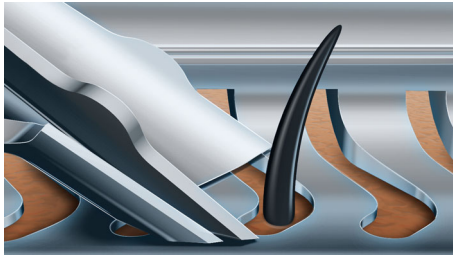

PHILIPS

Wet and dry electric shaver with SmartClick Precision Trimmer and Aquatec Wet and Dry

V-Track Precision Blades 50 min cordless use/1 hr charge, SmartClick Precision Trimmer

Highlights

S9041/12

V-Track Precision Blades

The patented V-track Precision Blades gently position each hair in the best cutting position, even flat-lying hairs and hairs of different lengths. Cuts 30% closer in fewer strokes, leaving your skin in great condition.

Contour Detect Technology

The new fully flexible 8X directional heads maximise facial adaptability, requiring less effort in every stroke. Their independent movements allow them to catch 20% more hair for a clean shave in fewer strokes.

Super Lift & Cut Action

The dual-blade system built into the Philips electric shaver lifts hairs to cut comfortably below skin level for a closer shave.

Aquatec Wet and Dry

The Aquatec Wet and Dry seal of the electric shaver lets you choose how you prefer to shave. You can get a comfortable dry shave or a refreshing wet shave using a shaving gel or foam for extra skin comfort.