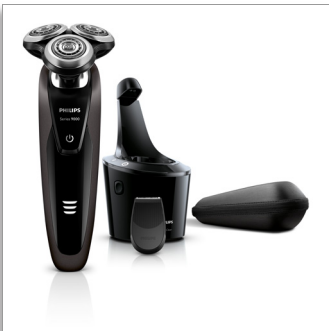

**Philips SHAVER Series
9000**

wet and dry electric shaver
with SmartClean and
Aquatec Wet and Dry

V-Track Precision Blades

50 min cordless use/1 hr charge
SmartClick Precision Trimmer
SmartClean

S9031/26

Perfection in every pass

Cuts up to 20% more hair* in a single pass

The Shaver 9000 is our most advanced shaver yet. The unique contour detect technology offers exceptional coverage over every contour of your face, and the V-Track system guides hairs into the best cutting position for the closest result.

Designed for perfection

- Perfectly guides the hairs for a close shave
- Flexes in 8 different directions for a superb result

A Comfortable Shave

- Super Lift and Cut Action lifts hairs to cut comfortably close
- Aquatec Wet and Dry for a comfortable dry and refreshing wet shave

Aquatec Wet and Dry

The Aquatec Wet and Dry seal of the electric shaver lets you choose how you prefer to shave. You can get a comfortable dry shave or a refreshing wet shave using a shaving gel or foam for extra skin comfort.