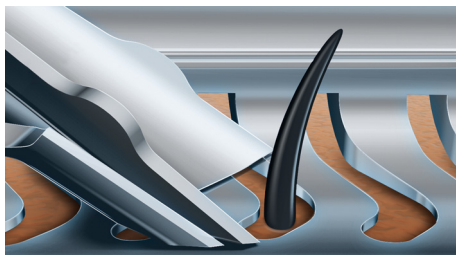

Perfection in every pass

Cuts up to 20% more hair* in a single pass

The Shaver 9000 is our most advanced shaver yet. The unique contour detect technology offers exceptional coverage over every contour of your face, and the V-Track system guides hairs into the best cutting position for the closest result.

asimpleswitch.com

PHILIPS

Highlights

V-Track Precision Blades

The patented V-track Precision Blades gently position each hair in the best cutting position, even flat-lying hairs and hairs of different lengths. Cuts 30% closer in fewer strokes, leaving your skin in great condition.

Aquatec Wet and Dry

The Aquatec Wet and Dry seal of the electric shaver lets you choose how you prefer to shave. You can get a comfortable dry shave or a refreshing wet shave using a shaving gel or foam for extra skin comfort.

Contour Detect Technology

The new fully flexible 8X directional heads maximise facial adaptability, requiring less effort in every stroke. Their independent movements allow them to catch 20% more hair for a clean shave in fewer strokes.