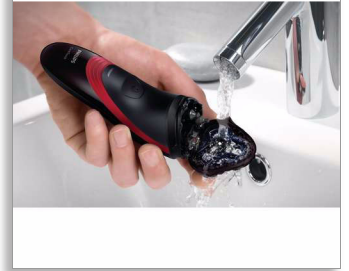

Philips CareTouch  
wet and dry electric shaver

**GentleCut heads**  
Flexing heads

**AT797/16**

## Smooth on skin, tough on ingrown hairs

The new Philips CareTouch shaver is designed to help reduce ingrown hairs to give you smooth skin every day. With Aquatec Wet and Dry you can enjoy a refreshing wet shave when used with gel or foam or a convenient shave when used dry.