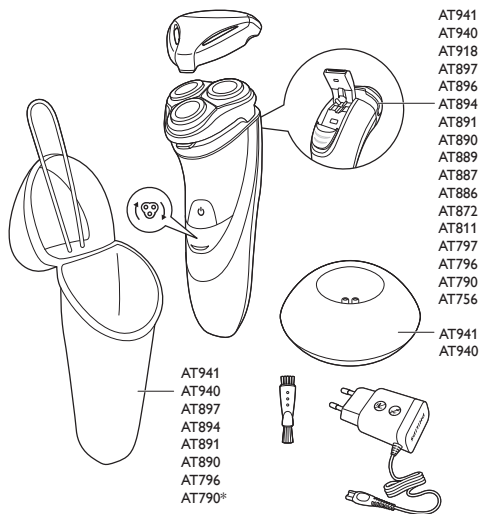

Register your product and get support at
www.philips.com/welcome

AquaTouch Range

AT941, AT940, AT918, AT899, AT897, AT896, AT894, AT891,
AT890, AT889, AT887, AT886, AT872, AT811, AT797, AT796,
AT790, AT770, AT756, AT753, AT751, AT750

PHILIPS

AT899*, AT896*, AT872, AT797, AT796, AT790, AT770, AT756,
AT753, AT751, AT750 (* = UK only)

AT918, AT896, AT894, AT891, AT890, AT889, AT887, AT886, AT811

AT918, AT896, AT894, AT891, AT890, AT889, AT887, AT886, AT811

AT941, AT940, AT897

AT941, AT940, AT918, AT897, AT896,
AT894, AT891, AT890, AT889, AT887,
AT886, AT872, AT811, AT797, AT796,
AT790, AT756

HQ8	HQ9
AT897 / AT896	AT941
AT894 / AT891	AT940
AT890 / AT889	AT918
AT887 / AT886	
AT872 / AT811	
AT797 / AT796	
AT790 / AT770	
AT756 / AT753	
AT751 / AT750	