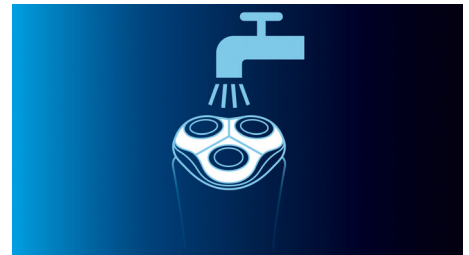

Fully washable shaver

Fully washable shaver with QuickRinse system rinses clean in less time

Issue date 2013-08-27

Version: 5.2.2

© 2013 Koninklijke Philips N.V.
All Rights reserved.

Specifications are subject to change without notice.
Trademarks are the property of Koninklijke Philips N.V.
or their respective owners.

www.philips.com