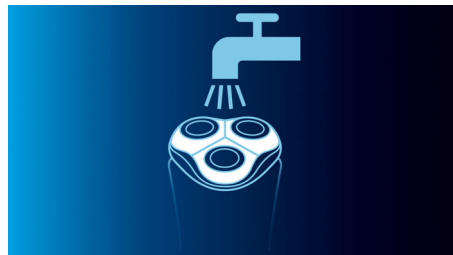

Dynamic contour response

Automatically adjusts to every curve of your face and neck for a smoother shave

DualPrecision Cutting

DualPrecision shaving heads have slots to shave the normal hairs and holes to shave even the shortest stubble

Fully washable shaver

Fully washable shaver with QuickRinse system rinses clean in less time

Specifications

Shaving Performance

- Shaving System: DualPrecision cutting, Super Lift&Cut
- Contour-following: Dynamic contour response